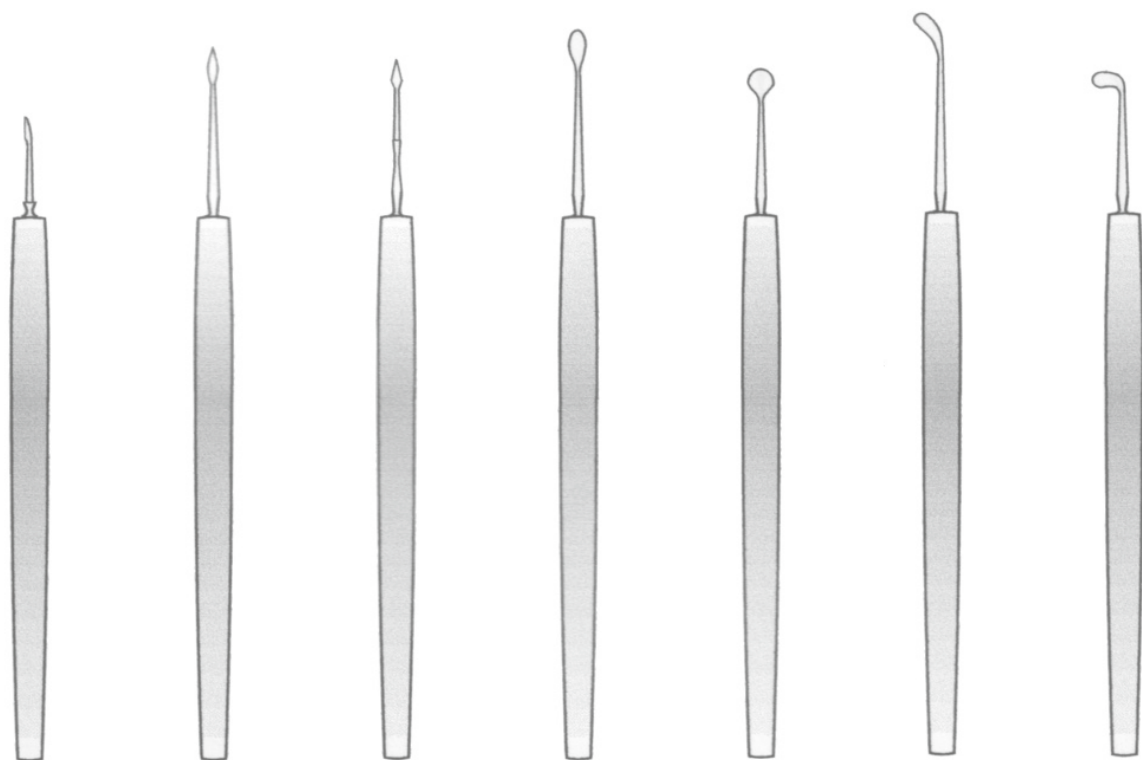

no.	model	order no.
1	Hollow chisel Meyer	1250-00
2	Hollow chisel	1255-00
3	Flat chisel	1257-00
4	Chisel Rollet	1260-00
5	Needle Alvis	1265-00
6	Corneal knife Tooke	1270-00
7	Corneal knife Paton	1275-00

OTHERS

no.	model	type	order no.
1	Knife Ziegler	3 mm	1210-30
		4,5 mm	1210-45
		6 mm	1210-60
		7,5 mm	1210-75
2	Sidecutters		1220-00
3	Needle Bowman	straight	1230-00
		curved	1230-10
4	Corneal scraper Kuhnt	fig. 4	1240-04
5	Corneal scraper Kuhnt	fig. 3	1240-03
6	Corneal scraper Kuhnt	fig. 2	1240-02
7	Corneal scraper Kuhnt	fig. 1	1240-01