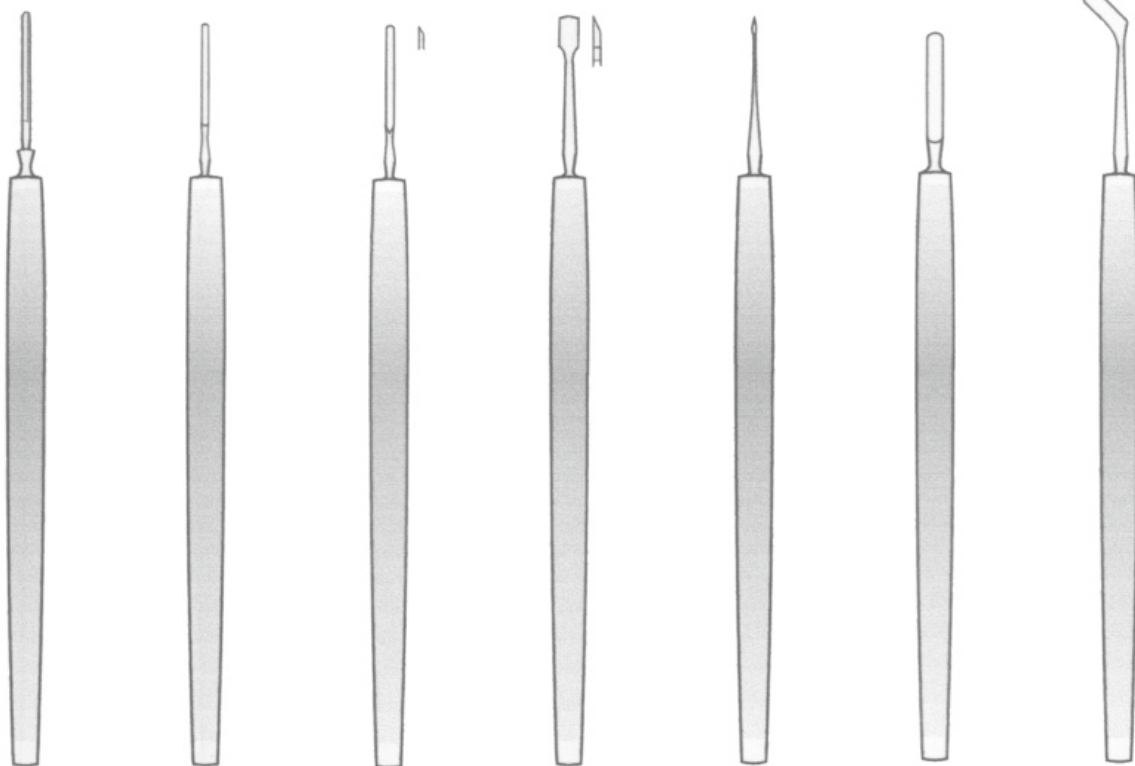

OTHERS

1

2

3

4

5

6

7

no.	model	order no.
1	Hollow chisel Meyer	1250-00
2	Hollow chisel	1255-00
3	Flat chisel	1257-00
4	Chisel Rollet	1260-00
5	Needle Alvis	1265-00
6	Corneal knife Tooke	1270-00
7	Corneal knife Paton	1275-00