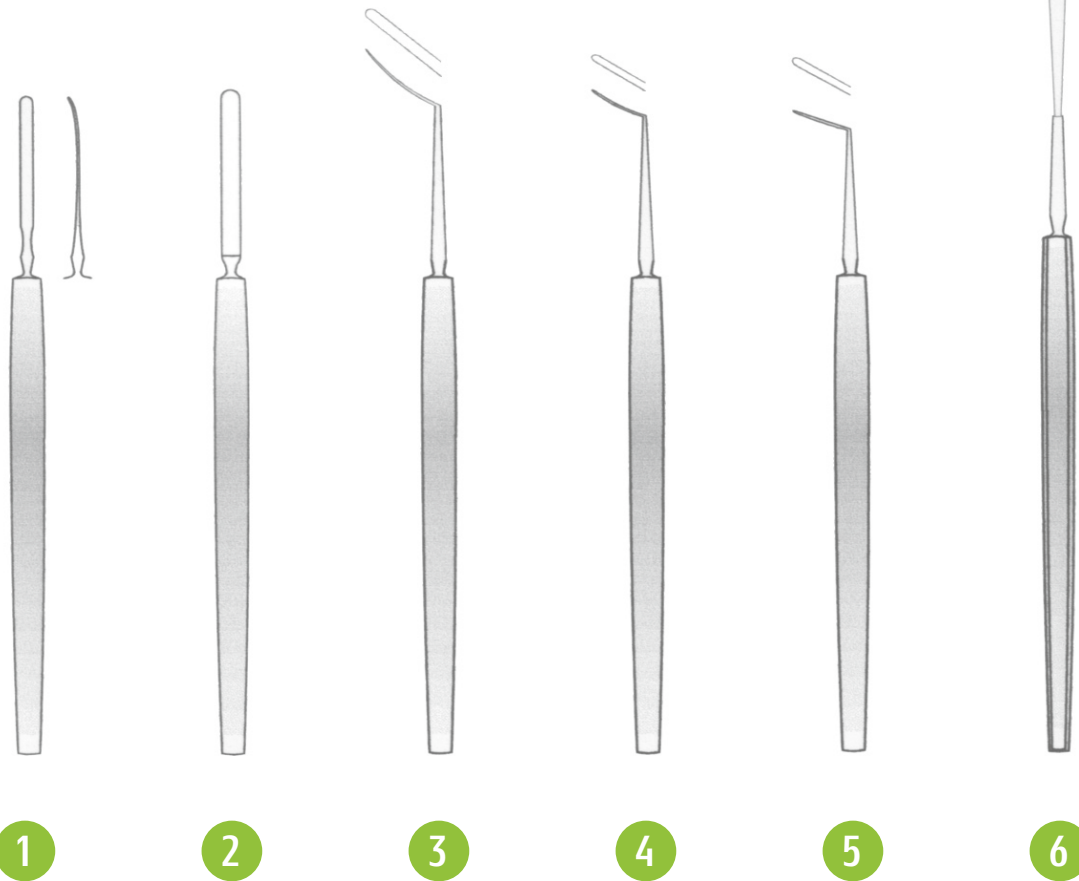

SPATULA

no.	model	type	order no.
1	Wecker	1 mm	1300-10
		1 mm silver	1300-15
		2 mm	1300-20
		2 mm silver	1300-25
2	Wecker		1300-30
3	Castroviejo	large	1310-10
4	Castroviejo	small	1310-20
5	Elschnig		1320-00
6	Kimura	platinum	1350-00