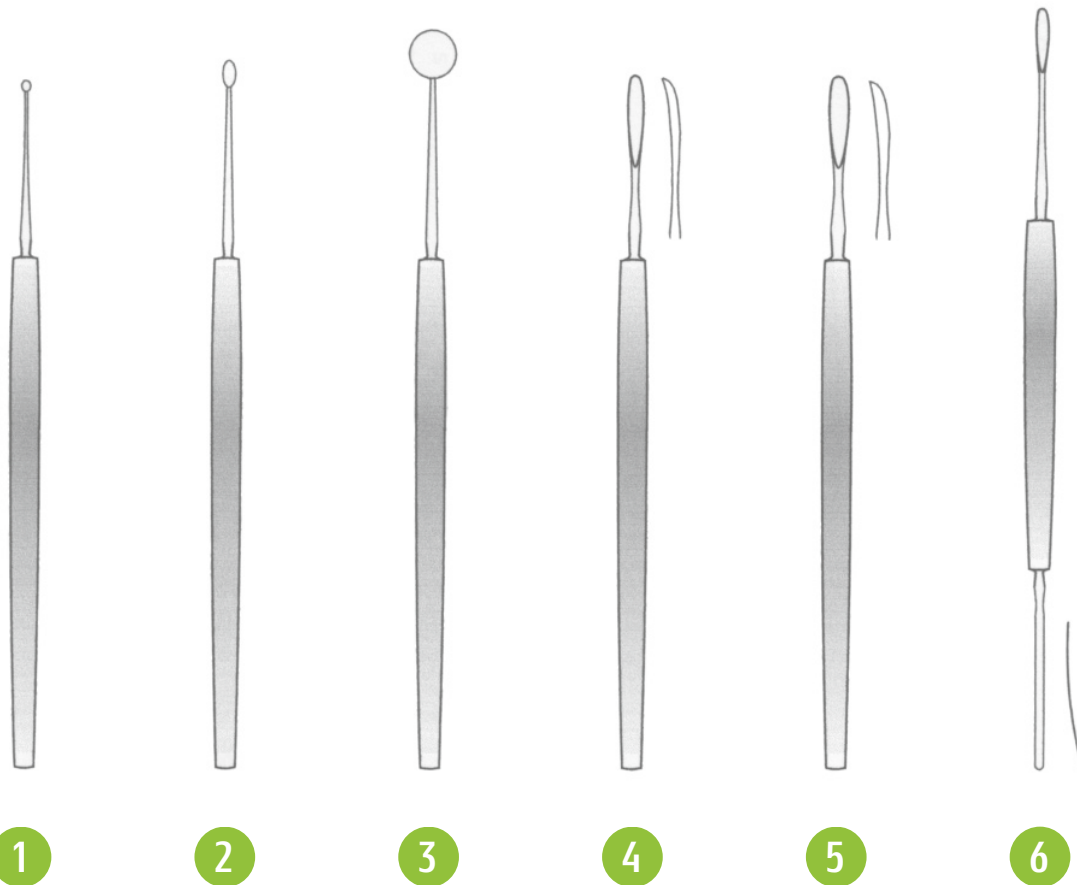

SPOONS

no.	model	type	order no.
3	Bunge	7 mm	1408-07
		10 mm	1408-10
		13 mm	1408-13
4	Daviel	small	1410-10
5	Daviel	large	1410-20
6	Double instrument		1420-00