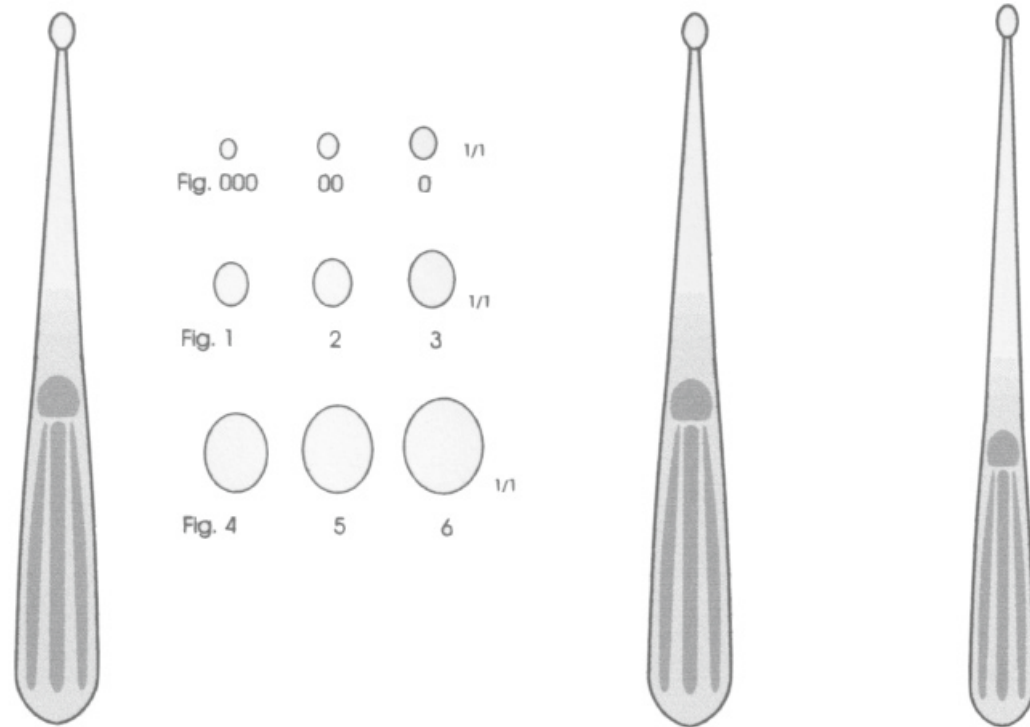

### Bruns Oval Curettes, straight, 9 inches (23cm)

5030-30	#000	5030-03	#3
5030-20	#00	5030-04	#4
5030-10	#0	5030-05	#5
5030-01	#1	5030-06	#6
5030-02	#2		

### Bruns Round Curettes, 6-3/4 inches (17cm)

order no.	fig.	order no.	fig.
5040-30	#000	5040-03	#3
5040-20	#00	5040-04	#4
5040-10	#0	5040-05	#5
5040-01	#1	5040-06	#6
5040-02	#2		

## SPOONS

Spinal Curettes 8 inches (20 cm) straight tip		Lempert Curettes 8 inches (20 cm)	
order no.	fig.	order no.	fig.
5060-30	#000	6000-50	#00000
5060-20	#00	6000-40	#0000
5060-10	#0	6000-30	#000
5060-01	#1	6000-20	#00
5060-02	#2	6000-10	#0
5060-03	#3	6000-01	#1
5060-04	#4	6000-02	#2
5060-05	#5		
5060-06	#6		

## SPOONS

Spinal Curettes 8 inches (20 cm) angled tip		Spinal Curettes 8 inches (20 cm) reverse angled tip	
order no.	fig.	order no.	fig.
5080-30	#000	5070-30	#000
5080-20	#00	5070-20	#00
5080-10	#0	5070-10	#0
5080-01	#1	5070-01	#1
5080-02	#2	5070-02	#2
5080-03	#3	5070-03	#3
5080-04	#4	5070-04	#4
5080-05	#5	5070-05	#5
5080-06	#6	5070-06	#6