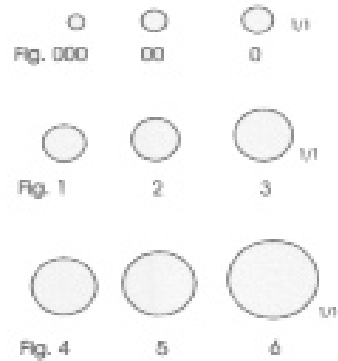

SPOONS

Bruns Oval Curettes, 6-3/4 inches (17cm)

order no.	fig.	order no.	fig.
5020-30	#000	5020-03	#3
5020-20	#00	5020-04	#4
5020-10	#0	5020-05	#5
5020-01	#1	5020-06	#6
5020-02	#2		

Bruns Oval Curettes, straight, 9 inches (23cm)

5030-30	#000	5030-03	#3
5030-20	#00	5030-04	#4
5030-10	#0	5030-05	#5
5030-01	#1	5030-06	#6
5030-02	#2		

Bruns Round Curettes, 6-3/4 inches (17cm)

order no.	fig.	order no.	fig.
5040-30	#000	5040-03	#3
5040-20	#00	5040-04	#4
5040-10	#0	5040-05	#5
5040-01	#1	5040-06	#6
5040-02	#2