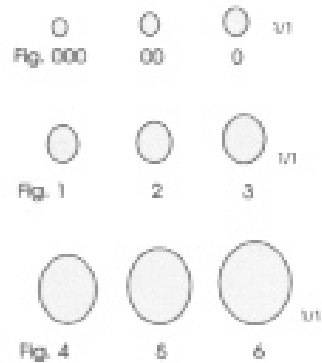

SPOONS

Bruns Oval Curettes, 45° angled, 9 inches (23 cm)

order no.	fig.	order no.	fig.
5000-30	#000	5000-03	#3
5000-20	#00	5000-04	#4
5000-10	#0	5000-05	#5
5000-01	#1	5000-06	#6
5000-02	#2		

Bruns Oval Curettes, 45° reverse angled, 9 inches (23 cm)

order no.	fig.	order no.	fig.
5010-30	#000	5010-03	#3
5010-20	#00	5010-04	#4
5010-10	#0	5010-05	#5
5010-01	#1	5010-06	#6
5010-02	#2